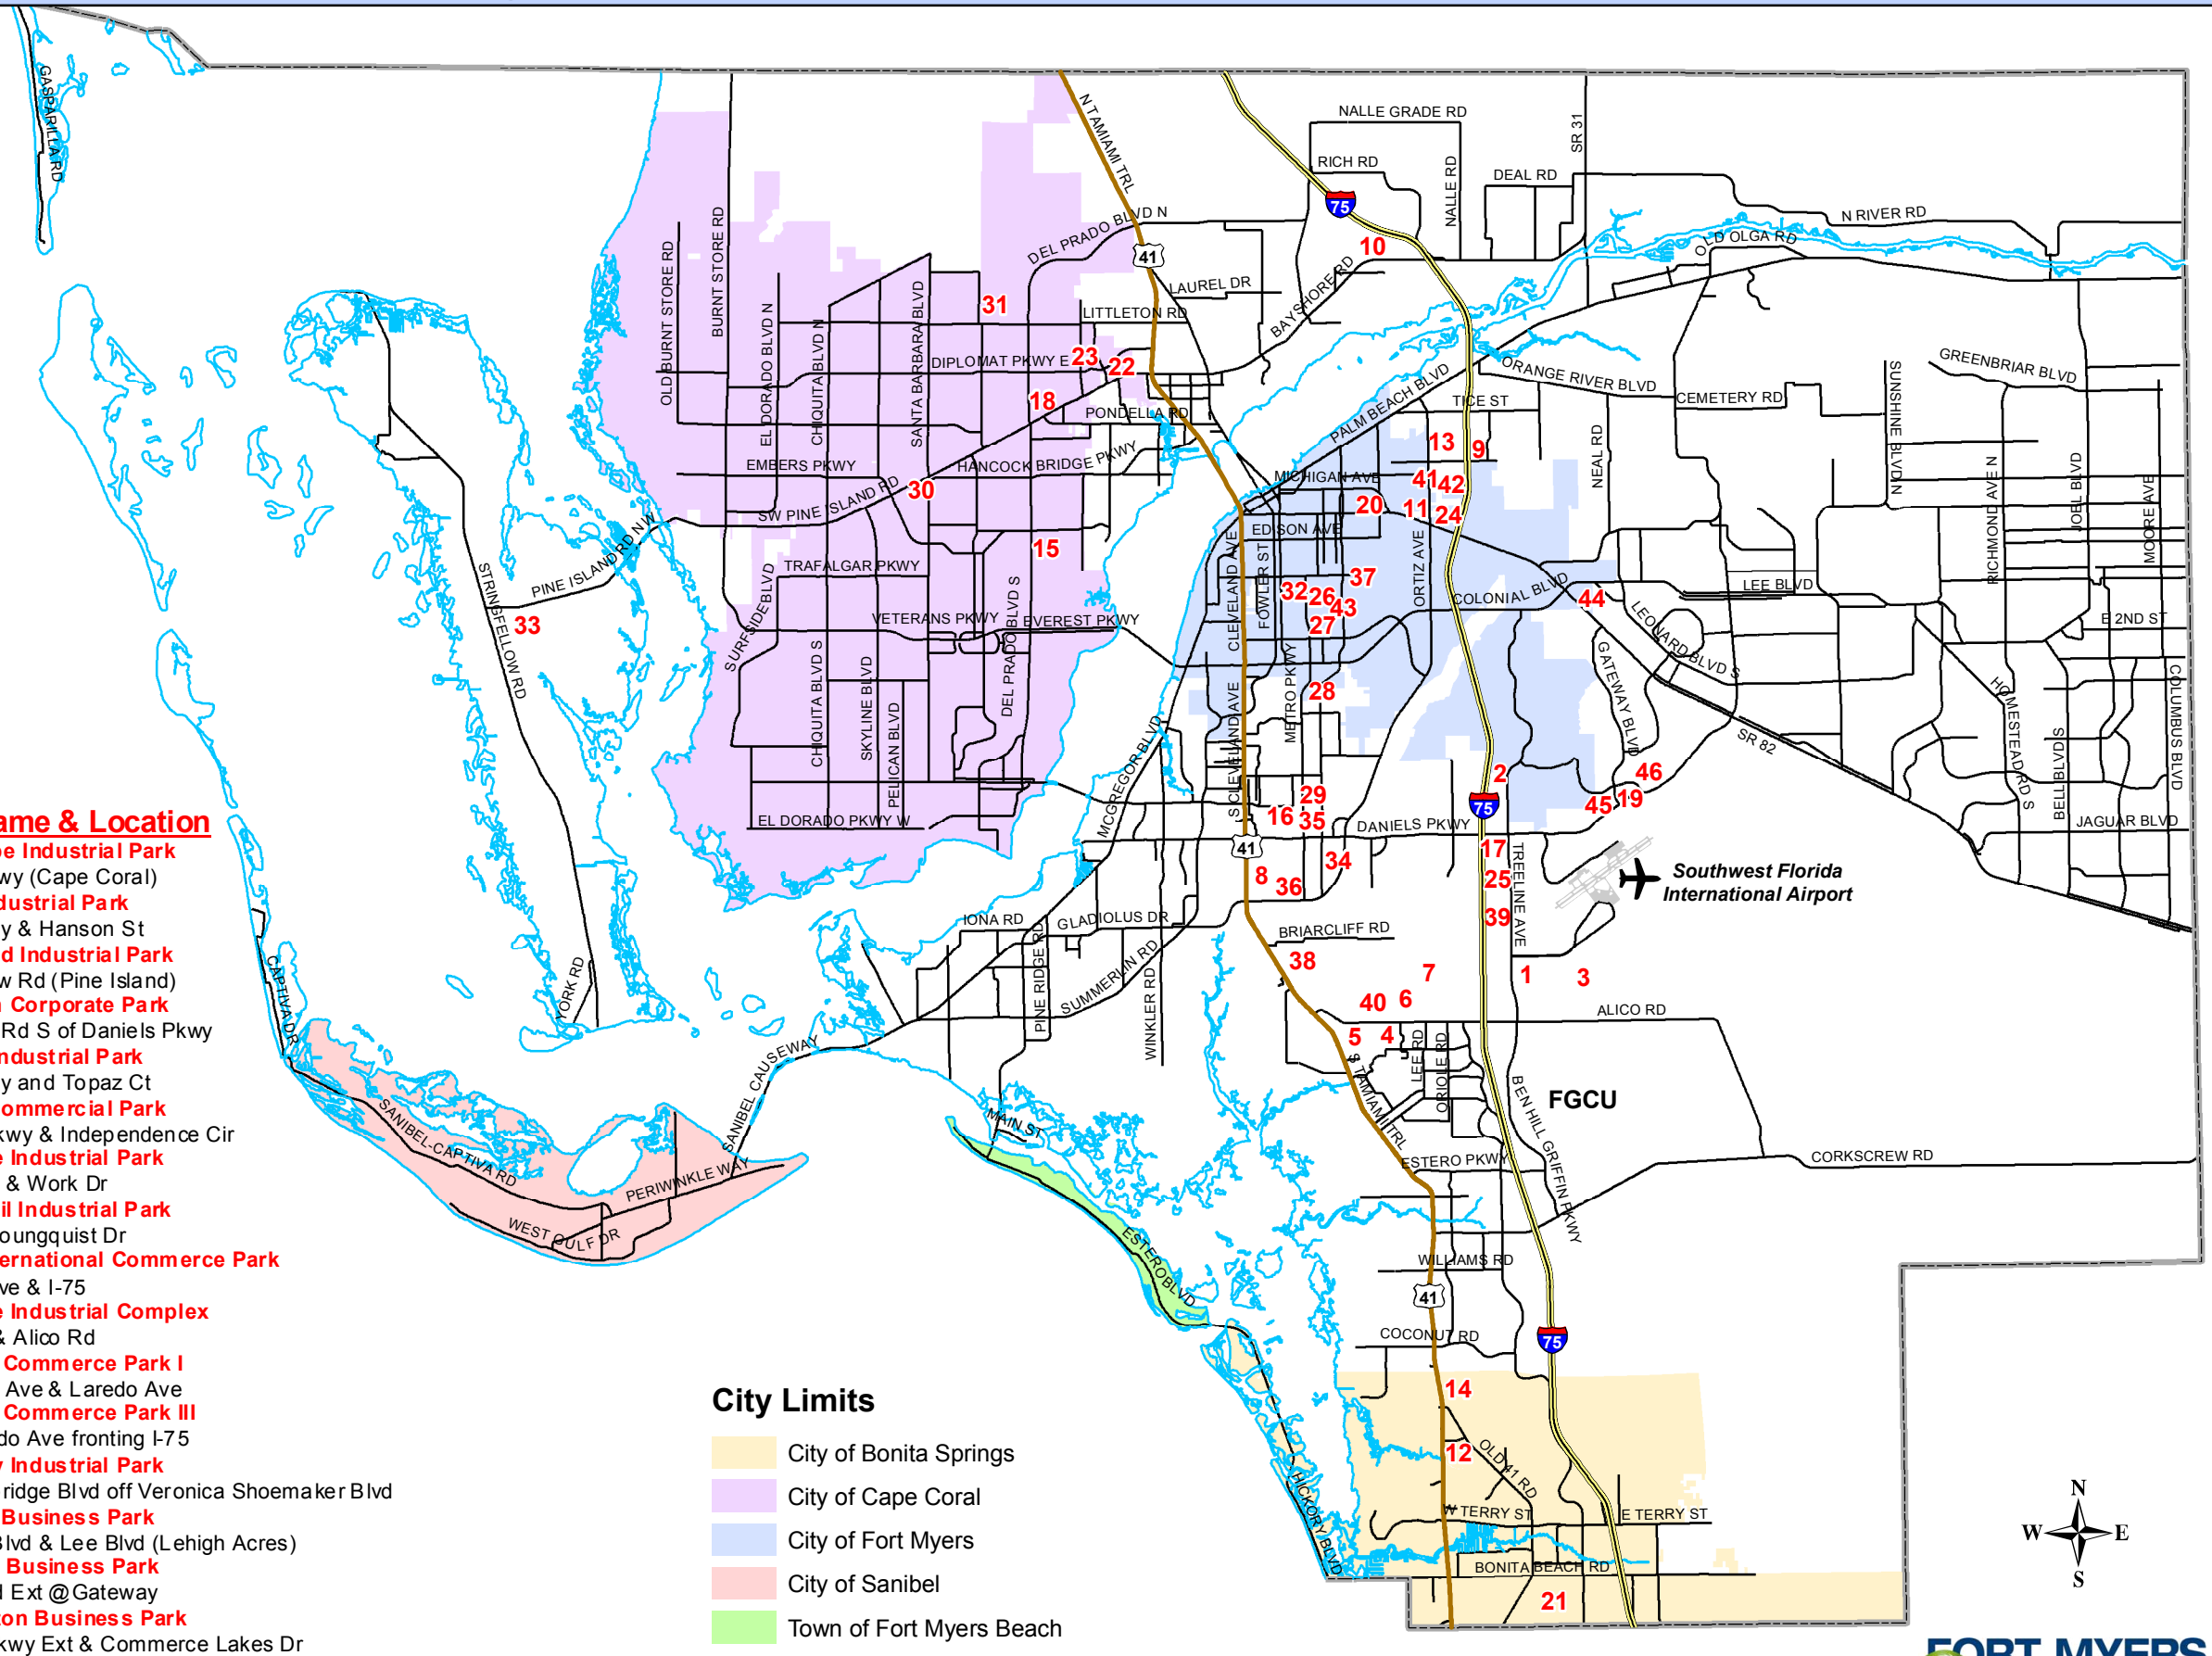

Map

Index Name & Location

- 31 **North Cape Industrial Park**
Kismet Pkwy (Cape Coral)
- 32 **Pearce Industrial Park**
Metro Pkwy & Hanson St
- 33 **Pine Island Industrial Park**
Stringfellow Rd (Pine Island)
- 34 **Plantation Corporate Park**
Plantation Rd S of Daniels Pkwy
- 35 **Pryamid Industrial Park**
Metro Pkwy and Topaz Ct
- 36 **Six Mile Commercial Park**
Six Mile Pkwy & Independence Cir
- 37 **Southside Industrial Park**
Hanson St & Work Dr
- 38 **South Trail Industrial Park**
US 41 & Youngquist Dr
- 39 **SW FL International Commerce Park**
Treeline Ave & I-75
- 40 **South Lee Industrial Complex**
Gator Rd & Alico Rd
- 41 **Suncoast Commerce Park I**
1850 Ortiz Ave & Laredo Ave
- 42 **Suncoast Commerce Park III**
9353 Laredo Ave fronting I-75
- 43 **Westbury Industrial Park**
3842 Ironbridge Blvd off Veronica Shoemaker Blvd
- 44 **Westgate Business Park**
Leonard Blvd & Lee Blvd (Lehigh Acres)
- 45 **Westlinks Business Park**
Daniels Rd Ext @Gateway
- 46 **Worthington Business Park**
Daniels Pkwy Ext & Commerce Lakes Dr

City Limits

- City of Bonita Springs
- City of Cape Coral
- City of Fort Myers
- City of Sanibel
- Town of Fort Myers Beach